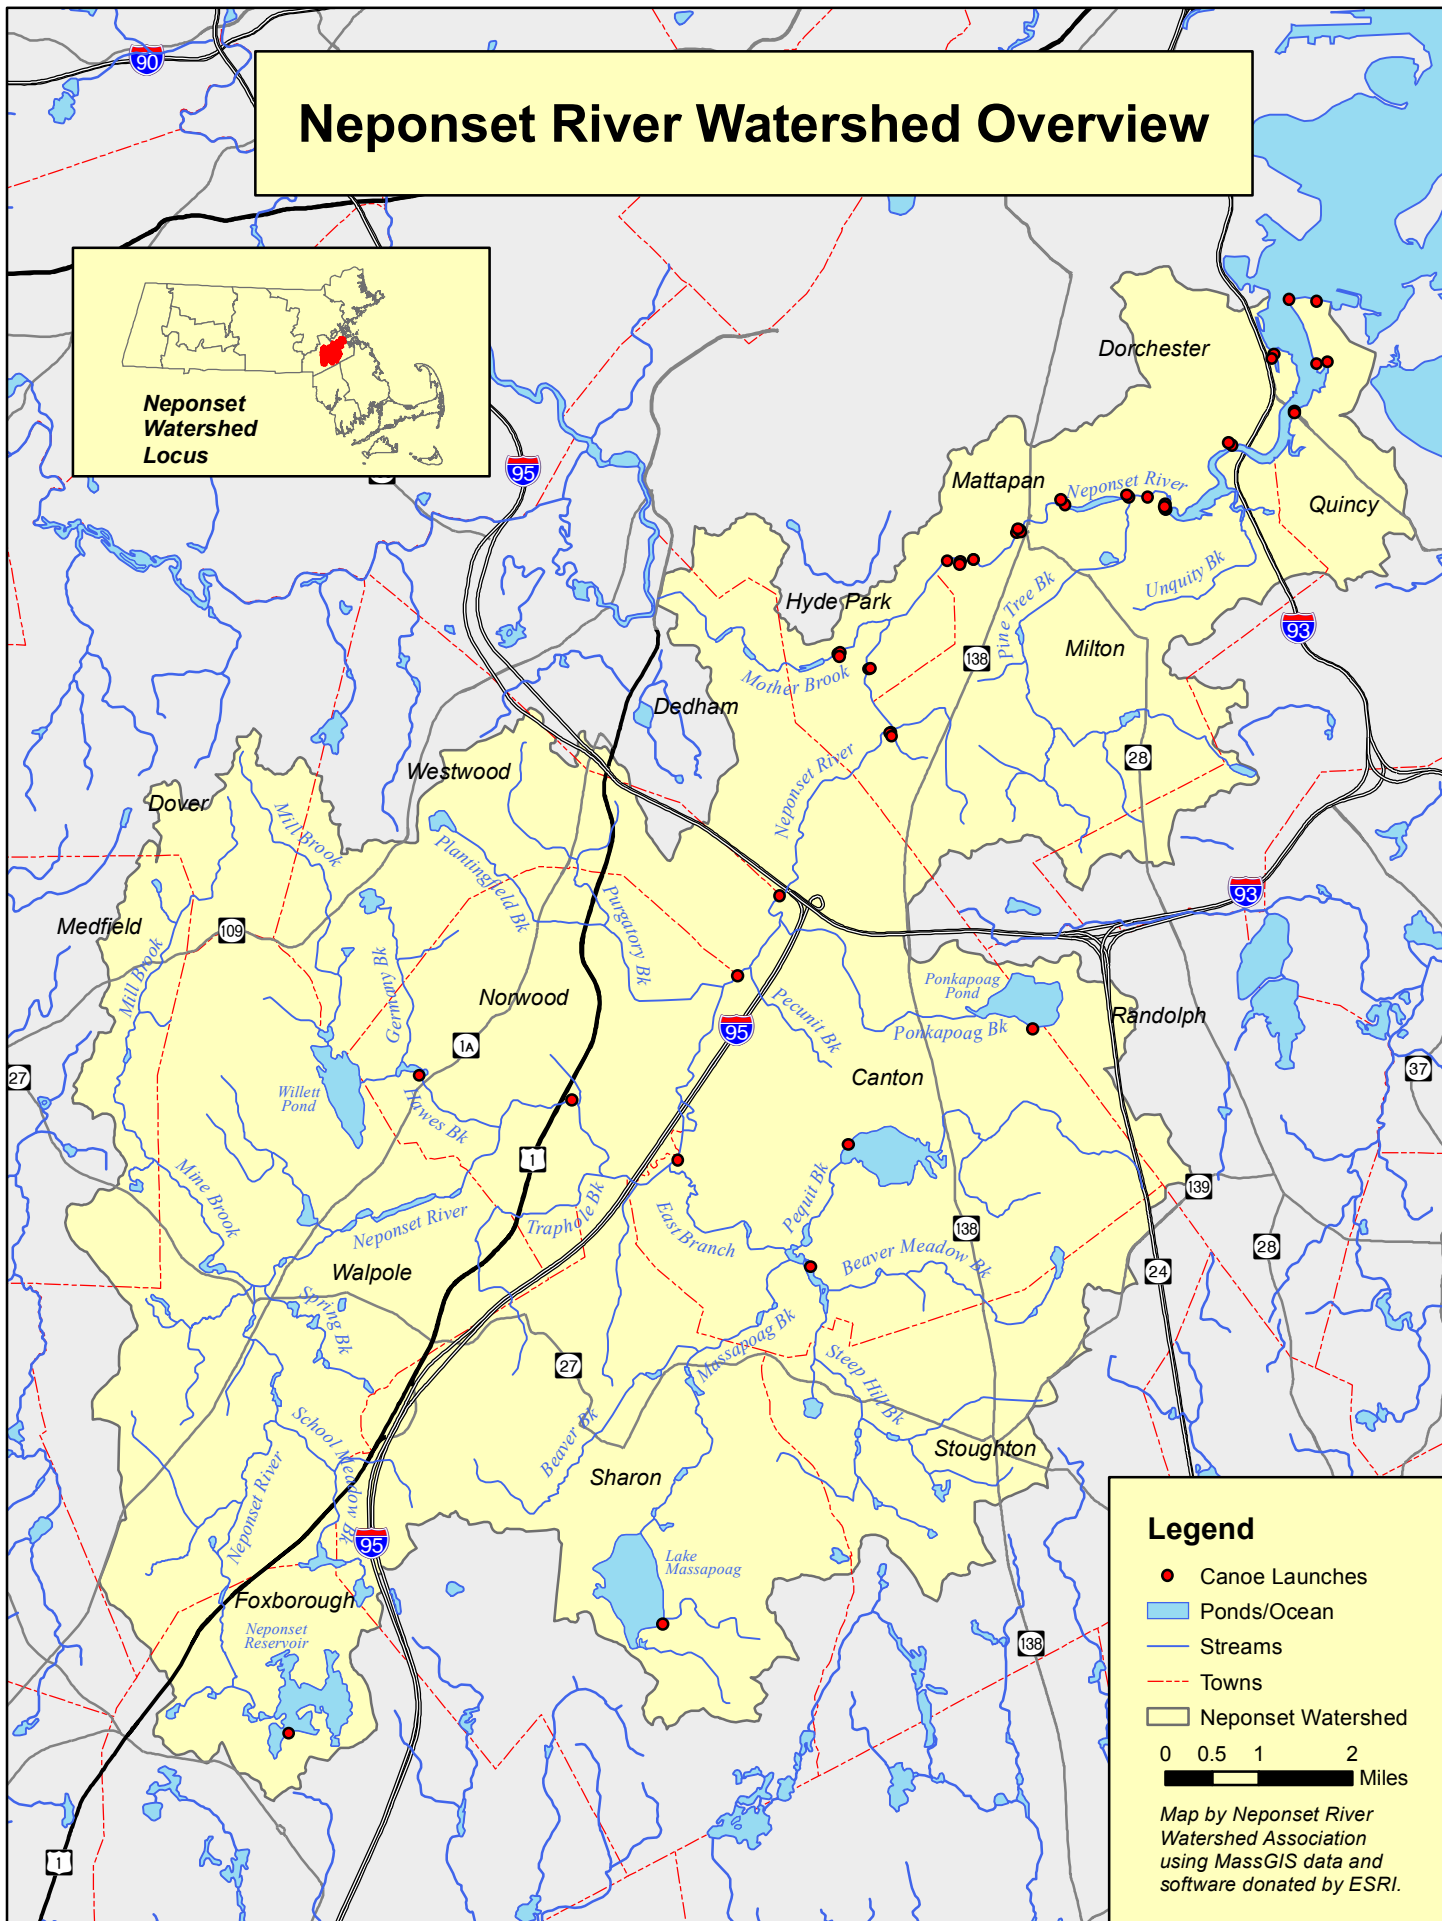

Neponset River Watershed Overview

Neponset Watershed Locus

Legend

- Canoe Launches
 - Ponds/Ocean
 - Streams
 - - - Towns
 - ▭ Neponset Watershed
- 0 0.5 1 2 Miles

Map by Neponset River Watershed Association using MassGIS data and software donated by ESRI.